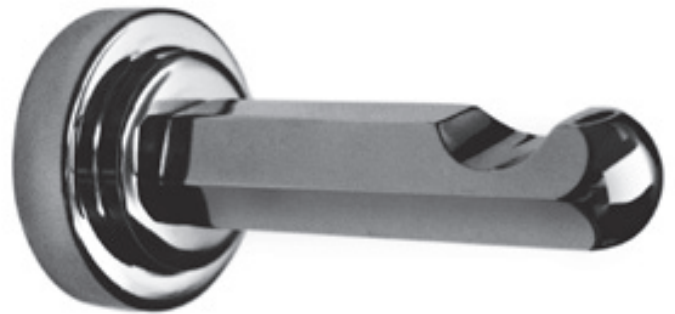

MODEL NUMBER

15-2011

Chester Lever

ITEM:

Wall mounted robe hook.

15-2011

FINISH:

014 Polished Nickel  
015 Statin Nickel  
026 Polished Chrome  
GP1 Special Finish  
GP2 Special Finish