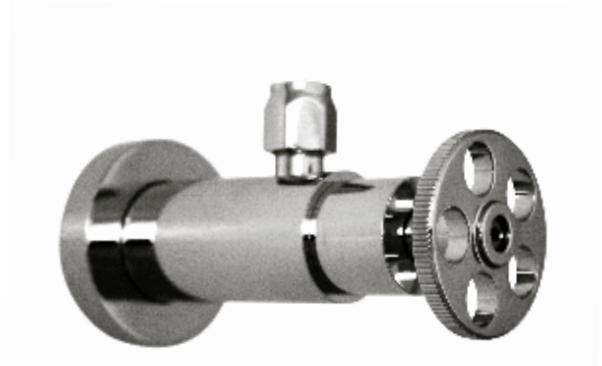

MODEL NUMBER

17-101-17W

M

etro Coin

ITEM:

Lavatory/Toilet supply valve, riser tube included.

17-101-17W

FINISH:

014 Polished Nickel
015 Statin Nickel
026 Polished Chrome
GP1 Special Finish
GP2 Special Finish

TECHNICAL: