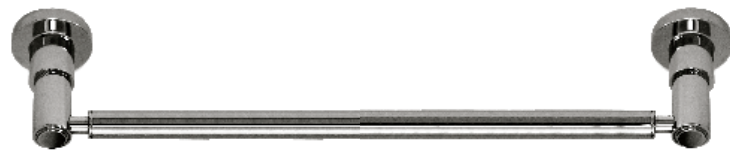

MODEL NUMBER

17-2001

M

etro Lever

ITEM:

18" wall mounted towel bar.

17-2001

FINISH:

- 014 Polished Nickel
- 015 Statin Nickel
- 026 Polished Chrome
- GP1 Special Finish
- GP2 Special Finish

TECHNICAL: