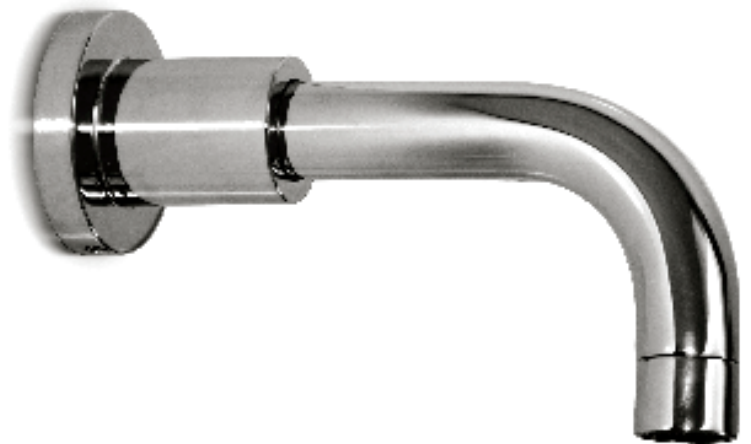

MODEL NUMBER

17-350

M

etro Lever

ITEM:

Wall mounted tub spout.

17-350

FINISH:

014 Polished Nickel
015 Statin Nickel
026 Polished Chrome
GP1 Special Finish
GP2 Special Finish

TECHNICAL: