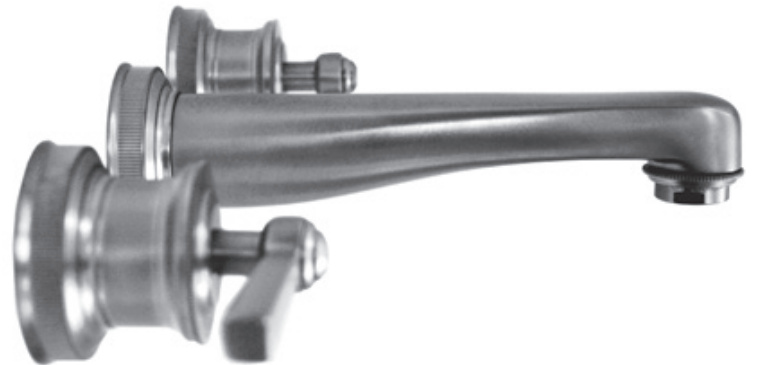

MODEL NUMBER

08-777T-08L

W

indsor Lever

ITEM:

Wall mounted widespread lavatory faucet.
Drain not included.

08-777T-08L

Hot and cold wall valve with union inlets rough, piped with tee fitting on 8"
center-to-center.

1002-000

FINISH:

014 Polished Nickel
015 Statin Nickel
026 Polished Chrome
GP1 Special Finish
GP2 Special Finish

TECHNICAL: