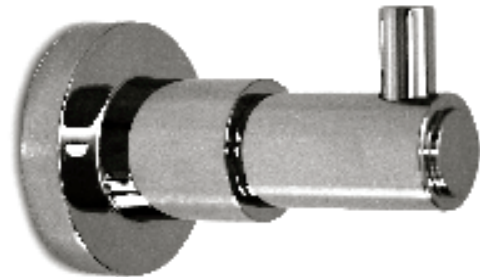

MODEL NUMBER

17-2011

M

etro Lever

ITEM:

Wall mounted robe hook.

17-2011

FINISH:

014 Polished Nickel
015 Statin Nickel
026 Polished Chrome
GP1 Special Finish
GP2 Special Finish

TECHNICAL: