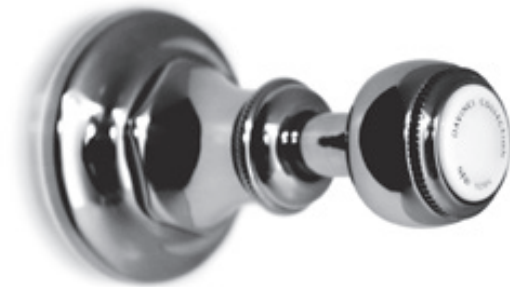

MODEL NUMBER

20-2011

V

ictorian Paddle

ITEM:

Wall mounted robe hook.

20-2011

FINISH:

014 Polished Nickel
015 Statin Nickel
026 Polished Chrome
GP1 Special Finish
GP2 Special Finish

TECHNICAL: