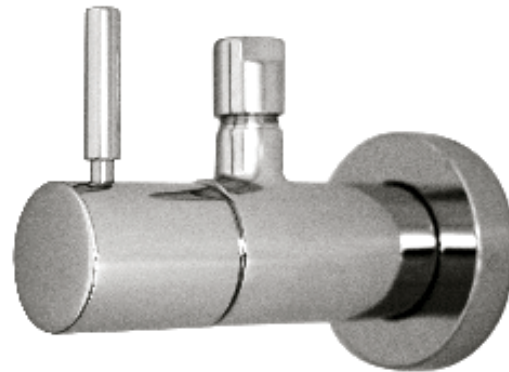

MODEL NUMBER

27-101-27P

# R

etro Lever

ITEM:

Lavatory/Toilet supply valve, riser tube included.

27-101-27P

FINISH:

014 Polished Nickel  
015 Statin Nickel  
026 Polished Chrome  
GP1 Special Finish  
GP2 Special Finish

TECHNICAL: